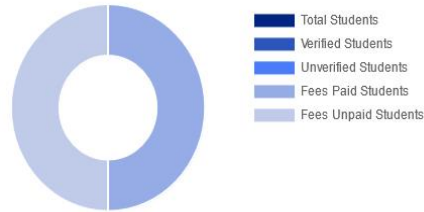

Dibrugarh University Student Registration and Examination Form Fill up Portal

Techn

Students Registration Reports

Snip & Sketch

Snip saved to clipboard
Select here to mark up and share the image

Abir
Principal
Cinnamara College
Jorhat - 8